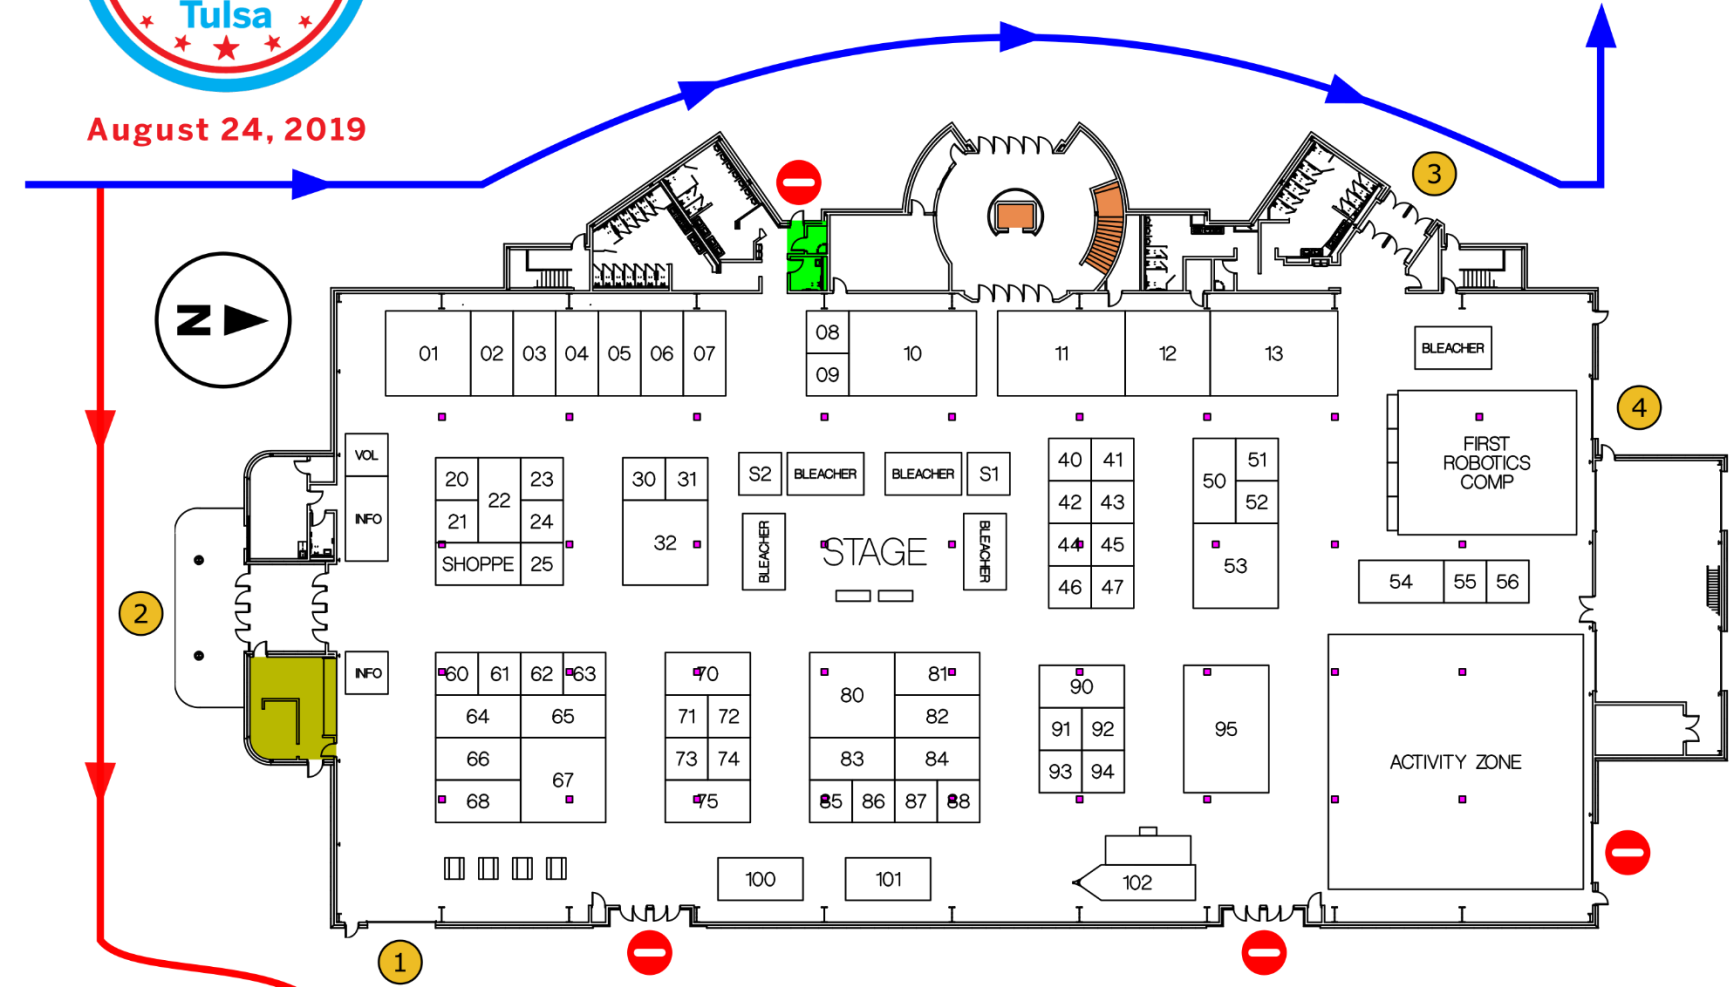

CENTRAL PARK HALL EXHIBITOR MAP

1701 S SANDUSKY AVENUE TULSA OK 74112

August 24, 2019

- LOAD-IN / LOAD-OUT LANES
7AM - 9:30AM, 5:15PM - 7PM
- DO NOT ENTER

- EXHIBITS 1, 64-67, 70-74, 80-88, 100-102
- EXHIBITS S2, 2-9, 20-25, 30-32, 60-63
- EXHIBITS S1, 10-13, 40-47, 50-56, 90-95