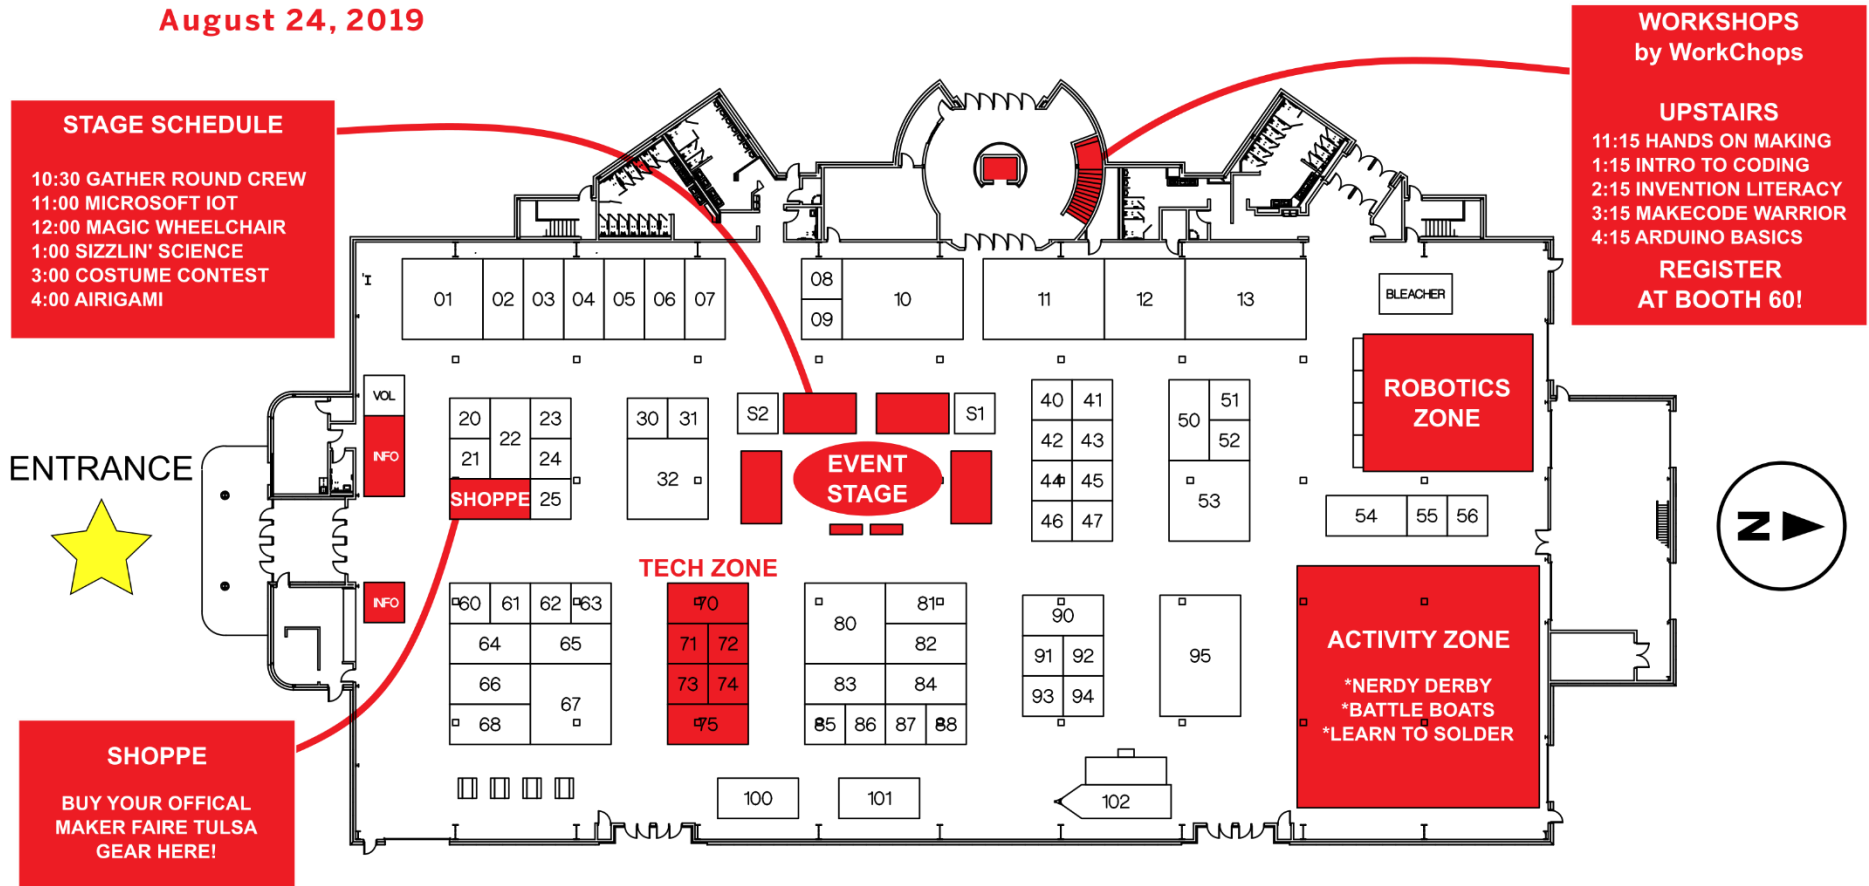

# CENTRAL PARK HALL VISITOR MAP

1701 S SANDUSKY AVENUE TULSA OK 74112

August 24, 2019

Tech Zone Sponsor

Microsoft

Event Stage Sponsor

Presenting Sponsor

Activity Zone Sponsor