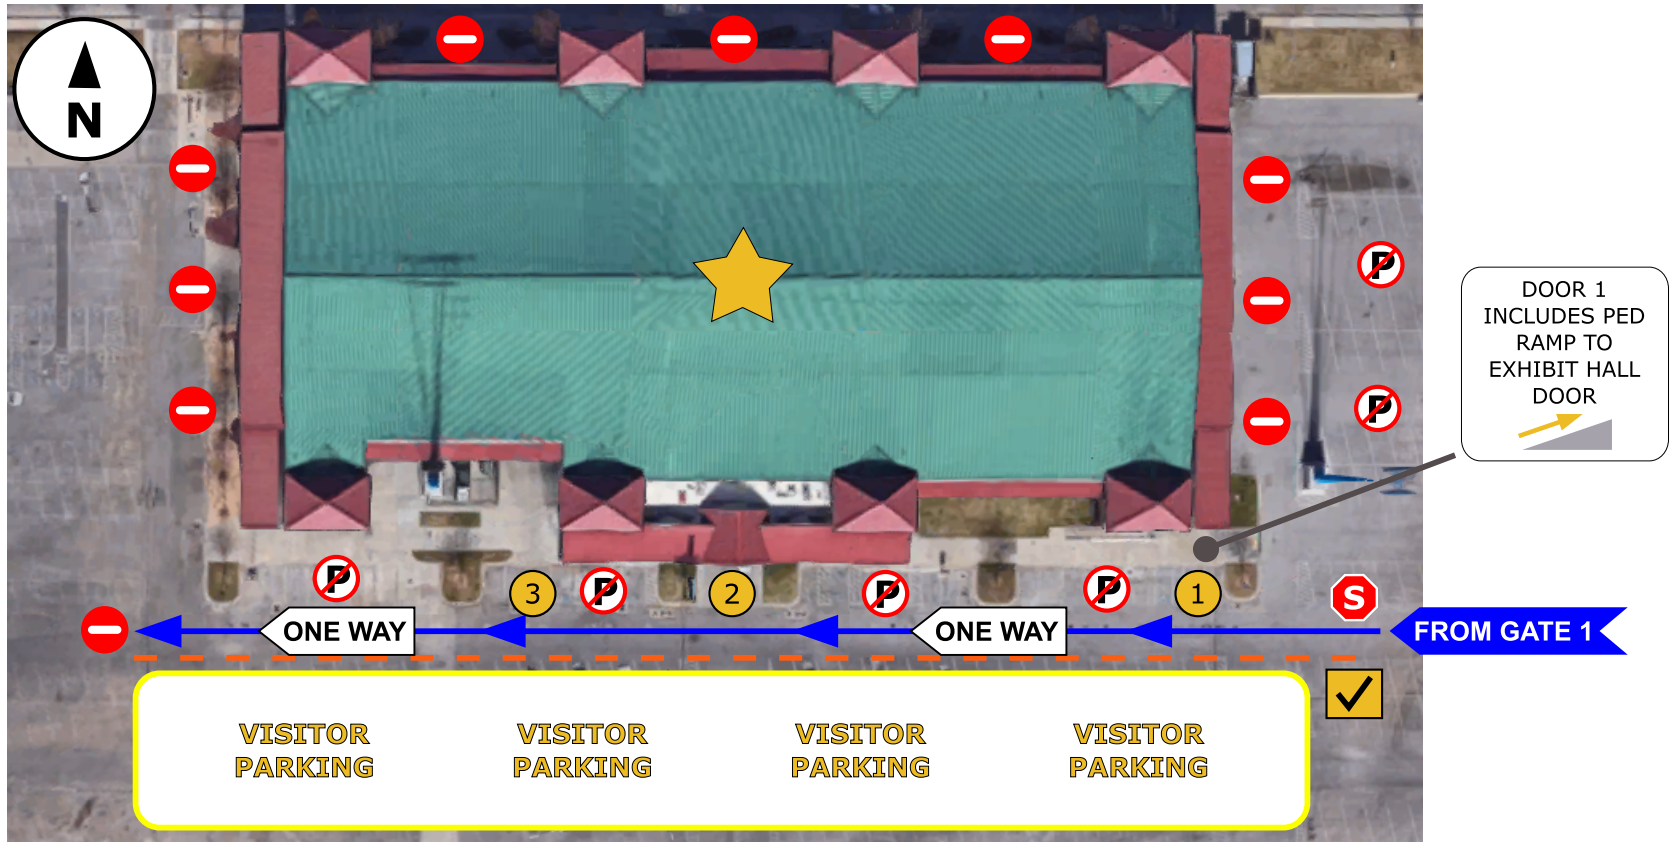

# Exhibitor Loading / Unloading Map

August 27, 2022

7am - 9:30am & 5:15pm - 7pm

**EXCHANGE CENTER  
AT EXPO SQUARE**

4145 E 21ST ST  
TULSA OK, 74114

-  EXCHANGE CENTER AT EXPO SQUARE
-  EXHIBITOR CHECK-IN 7AM - 9:30AM
-  LOAD-IN / LOAD-OUT LANE 7AM - 9:30AM 5:15PM - 7PM
-  VEHICLE BARRIER, PRE/POST FAIR

-   OVERHEAD LOADING DOOR
-  PEDESTRIAN LOADING DOOR
-  NO PARKING ZONE
-  DO NOT ENTER
-  STOP

**GATE 1**

LOCATED AT INTERSECTION  
OF S SANDUSKY AVE AND  
E 21ST ST (TRAFFIC LIGHT)