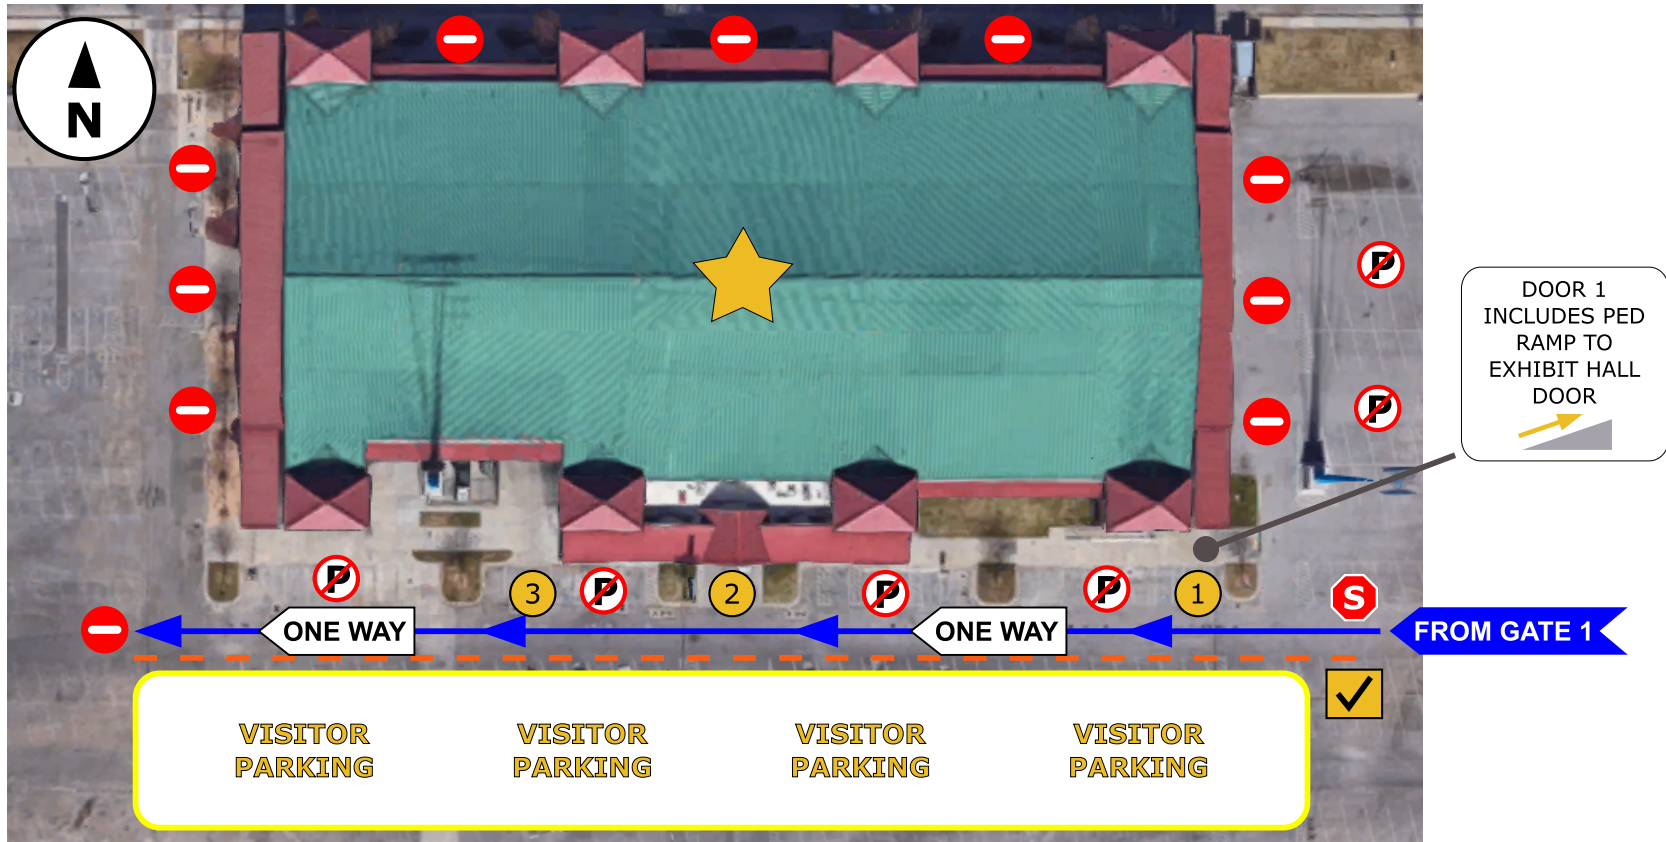

Exhibitor Loading / Unloading Map

August 26, 2023

7am - 9:30am & 5:15pm - 7pm

**EXCHANGE CENTER
AT EXPO SQUARE**

4145 E 21ST ST
TULSA OK, 74114

-  EXCHANGE CENTER AT EXPO SQUARE
-  EXHIBITOR CHECK-IN 7AM - 9:30AM
-  LOAD-IN / LOAD-OUT LANE 7AM - 9:30AM 5:15PM - 7PM
-  VEHICLE BARRIER, PRE/POST FAIR

-   OVERHEAD LOADING DOOR
-  PEDESTRIAN LOADING DOOR
-  NO PARKING ZONE
-  DO NOT ENTER
-  STOP

GATE 1

LOCATED AT INTERSECTION
OF S SANDUSKY AVE AND
E 21ST ST (TRAFFIC LIGHT)