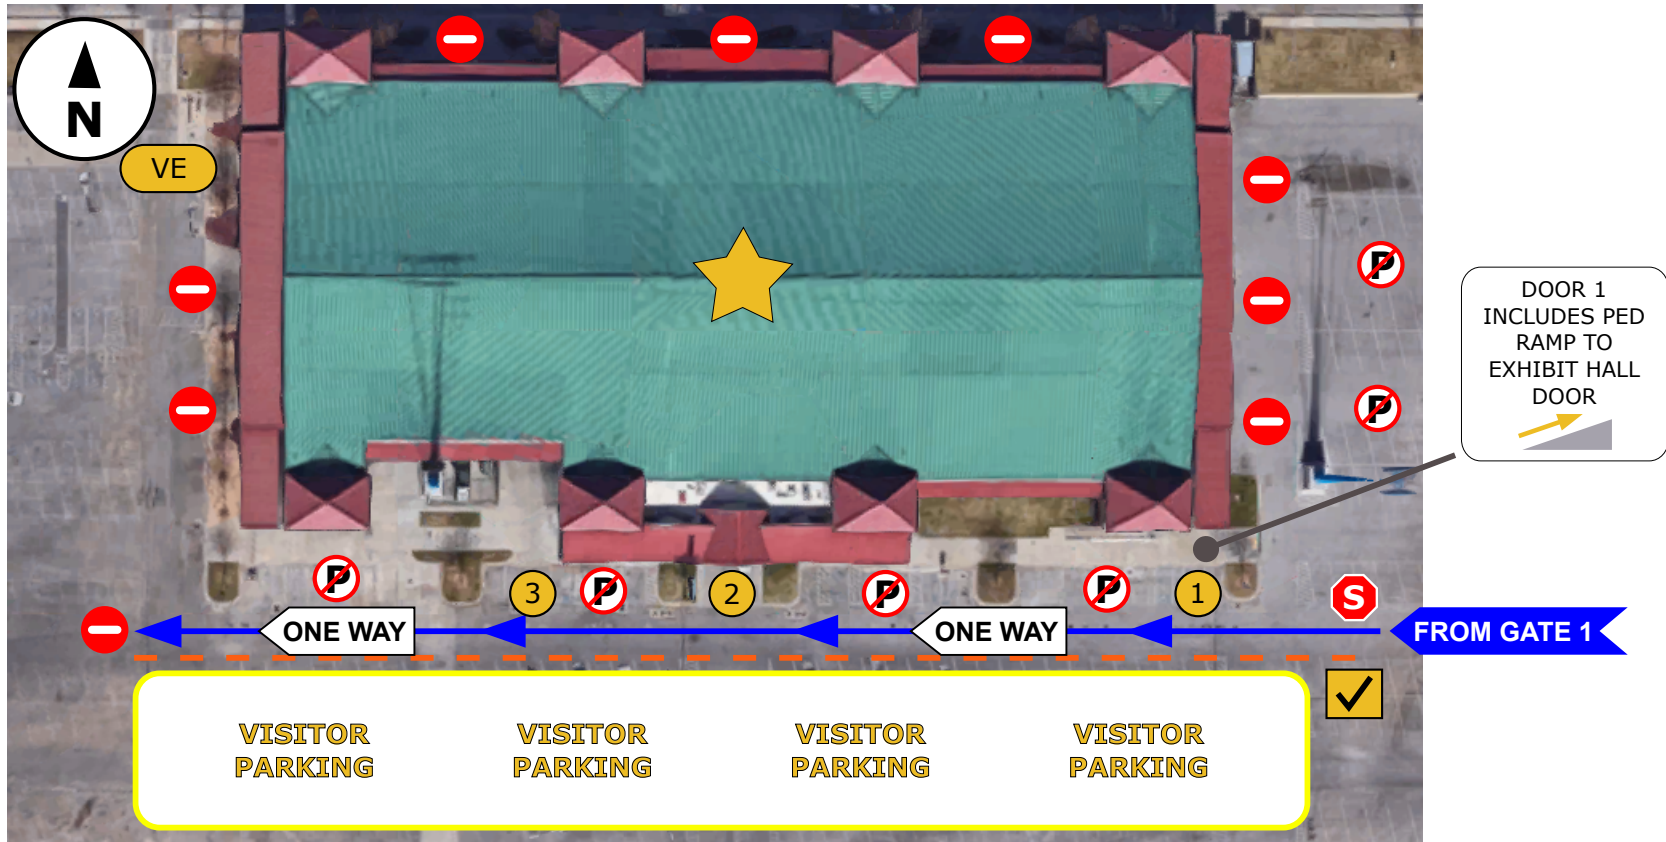

Exhibitor Loading / Unloading Map

August 24, 2024

7am - 9:30am & 5:15pm - 7pm

**EXCHANGE CENTER
AT EXPO SQUARE**

4145 E 21ST ST
TULSA OK, 74114

- EXCHANGE CENTER AT EXPO SQUARE
- EXHIBITOR CHECK-IN 7AM - 9:30AM
- LOAD-IN / LOAD-OUT LANE 7AM - 9:30AM 5:15PM - 7PM
- VEHICLE BARRIER, PRE FAIR

- OVERHEAD LOADING DOOR
- PEDESTRIAN LOADING DOOR
- NO PARKING ZONE
- DO NOT ENTER
- STOP
- VEHICLE EXHIBITS ONLY

GATE 1

LOCATED AT INTERSECTION
OF S SANDUSKY AVE AND
E 21ST ST (TRAFFIC LIGHT)