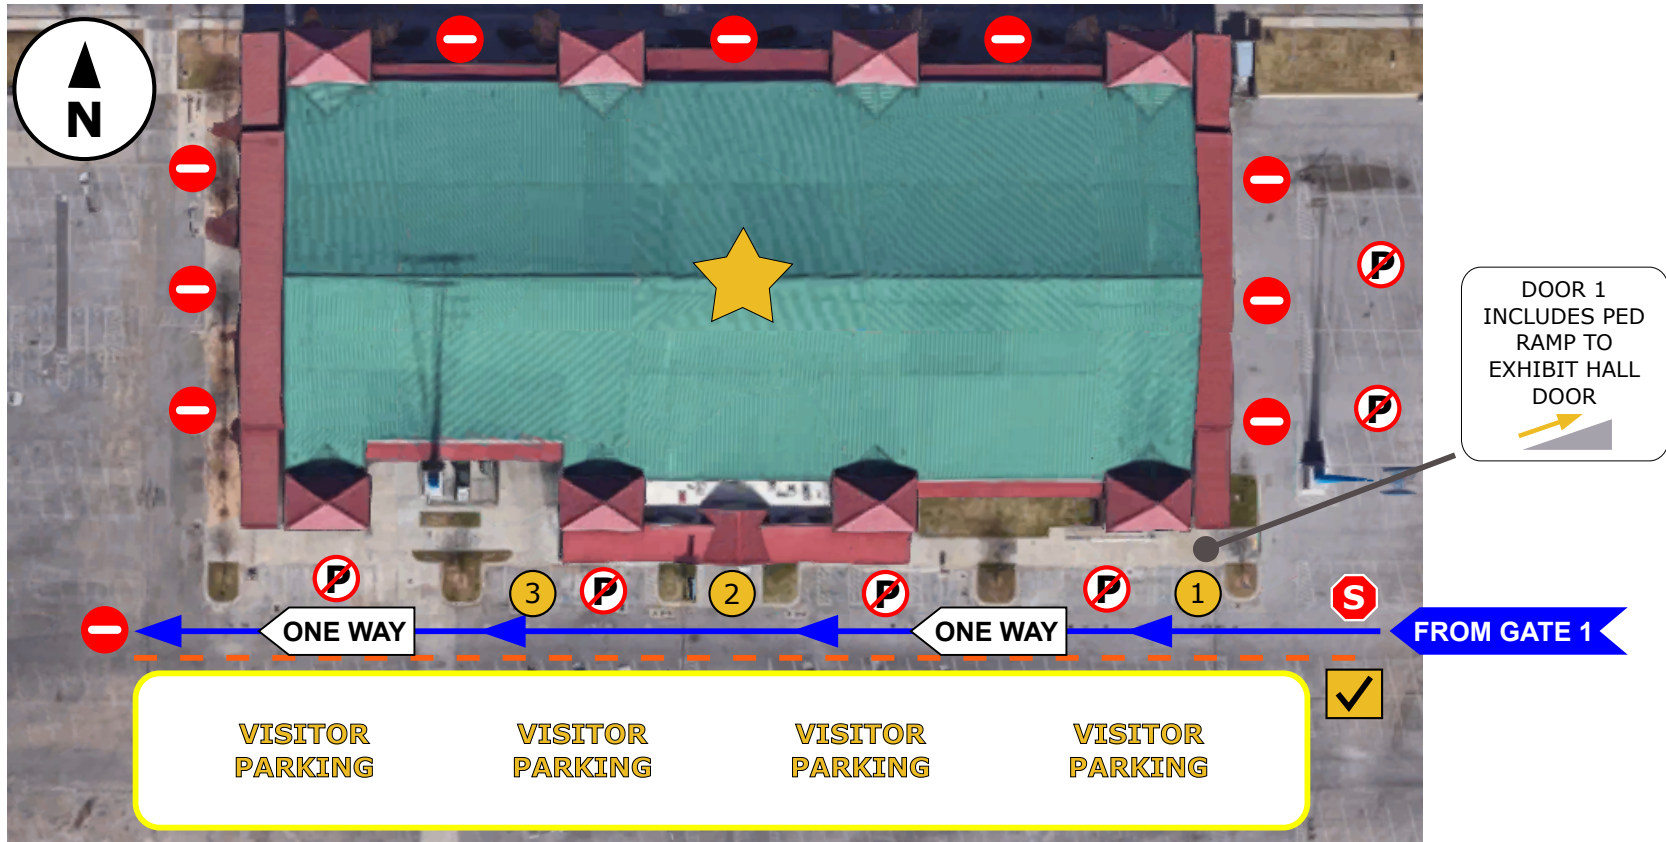

Exhibitor Loading / Unloading Map

August 28, 2021

7am - 9:30am & 5:15pm - 7pm

**EXCHANGE CENTER
AT EXPO SQUARE**

4145 E 21ST ST
TULSA OK, 74114

-  EXCHANGE CENTER AT EXPO SQUARE
-  EXHIBITOR CHECK-IN 7AM - 9:30AM
-  LOAD-IN / LOAD-OUT LANE 7AM - 9:30AM 5:15PM - 7PM
-  VEHICLE BARRIER, PRE/POST FAIR

-   OVERHEAD LOADING DOOR
-  PEDESTRIAN LOADING DOOR
-  NO PARKING ZONE
-  DO NOT ENTER
-  STOP

GATE 1

LOCATED AT INTERSECTION
OF S SANDUSKY AVE AND
E 21ST ST (TRAFFIC LIGHT)